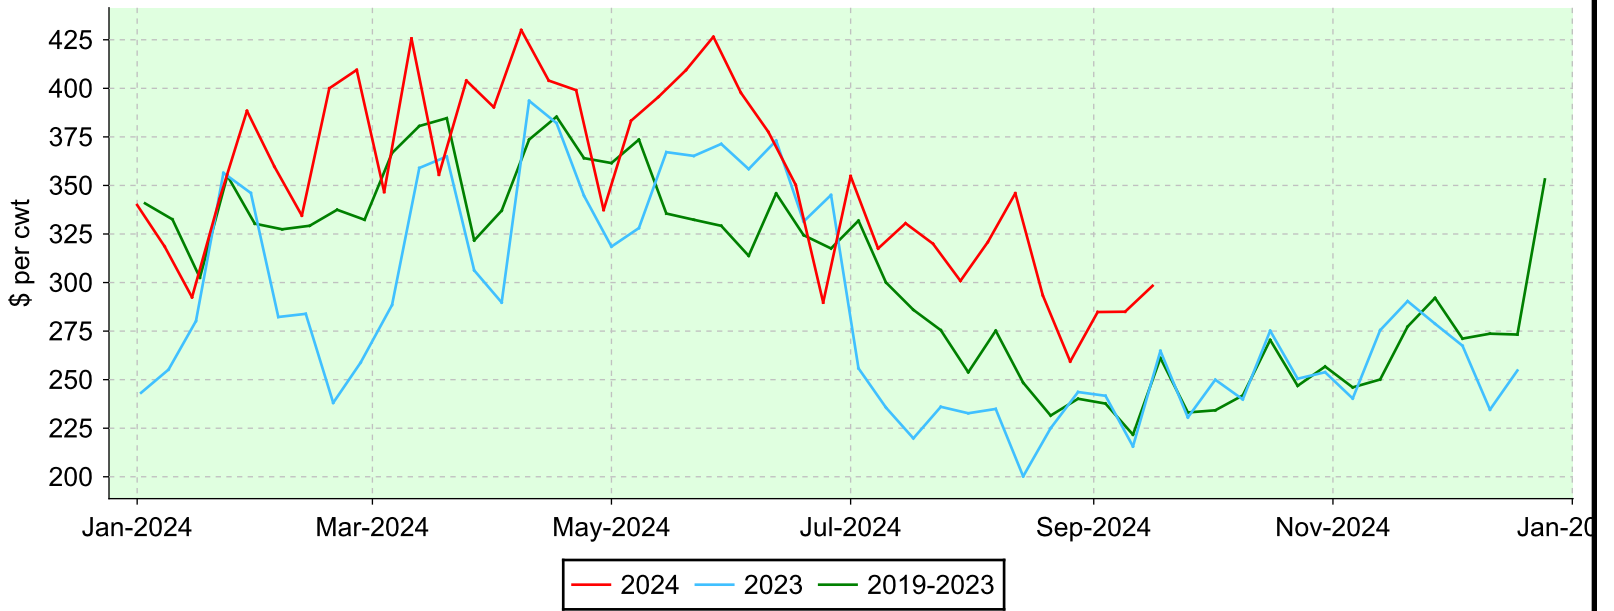

# Lambs 80-94 lbs.

Embrun, Monday sales.

## Average Price

## Volume